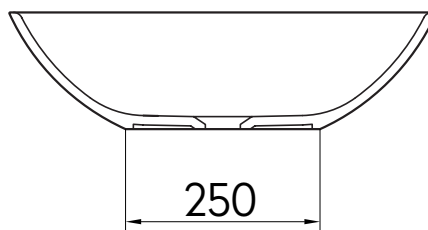

VALLONE

SINK

DIMENSIONS

550 x 400 x 150 MM

WEIGHT

12 KG

MATERIAL

VELVET STONE™ SOLID SURFACE

COLOR

WHITE MATT

ART.-NR. 100.20.07.MW

WHITE GLOSSY

ART.-NR. 100.20.07.GW

POSITANO S

SINK

POSITANO S

DIMENSIONS (IN MM)

VISIT OUR VALLONE® BRAND SHOWROOM

Right opposite of NRW Design Centre and the world famous Red Dot Design Museum on the grounds of World Heritage Site Zeche Zollverein, we present our exclusive bathroom collection in our official VALLONE® show room. Please set up an appointment and get a first hand look at our designs.