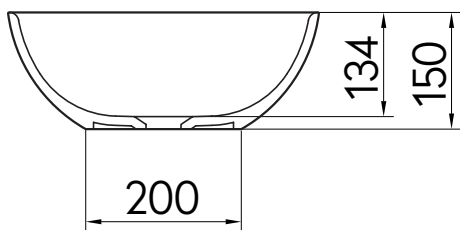

VALLONE

SINK

DIMENSIONS

550 x 400 x 150 MM

WEIGHT

12 KG

MATERIAL

VELVET STONE™ SOLID SURFACE

COLOR

WHITE MATT

ART.-NR. 100.20.07.MW

WHITE GLOSSY

ART.-NR. 100.20.07.GW

POSITANO S

SINK

POSITANO S

DIMENSIONS (IN MM)

VISIT OUR VALLONE® BRAND SHOWROOM

Right opposite of NRW Design Centre and the world famous Red Dot Design Museum on the grounds of World Heritage Site Zeche Zollverein, we present our exclusive bathroom collection in our official VALLONE® show room. Please set up an appointment and get a first hand look at our designs.