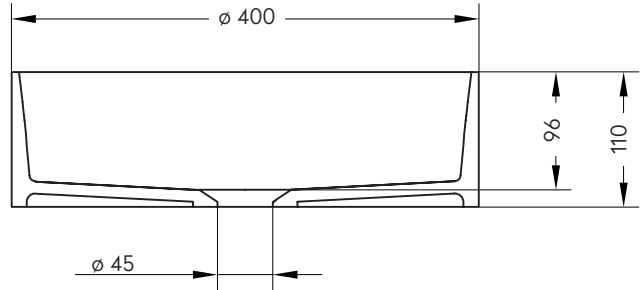

VALLONE

SINK

DIMENSIONS

ø 400 x 110 MM

WEIGHT

6 KG

MATERIAL

VELVET STONE™ SOLID SURFACE

TAJO

DIMENSIONS (IN MM)

VISIT OUR VALLONE® BRAND SHOWROOM

Right opposite of NRW Design Centre and the world famous Red Dot Design Museum on the grounds of World Heritage Site Zeche Zollverein, we present our exclusive bathroom collection in our official VALLONE® show room. Please set up an appointment and get a first hand look at our designs.