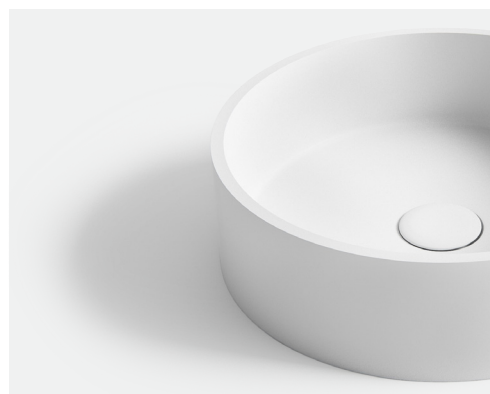

VALLONE

SINK

DIMENSIONS

ø 400 x 110 MM

WEIGHT

6 KG

MATERIAL

VELVET STONE™ SOLID SURFACE

COLOR

WHITE MATT

ART.-NR. 1300.20.10.MW

TAJO

SHIFTING SMOOTHLY

The sunset is spreading its light like a bonfire across the Iberian metropolis at the foot of Tagus, which is finally leading in the Atlantic Ocean after its journey of a thousand kilometers. The magic of Lisbon would only be half as disarming without the impressive waters, which seem to be just as electrifying as the lights of the city in the blue hour. As a homage to this very magic of city, country and river, „TEJO“ by VALLONE® grants any bathroom a scent of the city's flair with its charming flowing forms.

TAJO

DIMENSIONS (IN MM)

VISIT OUR VALLONE® BRAND SHOWROOM

Right opposite of NRW Design Centre and the world famous Red Dot Design Museum on the grounds of World Heritage Site Zeche Zollverein, we present our exclusive bathroom collection in our official VALLONE® show room. Please set up an appointment and get a first hand look at our designs.