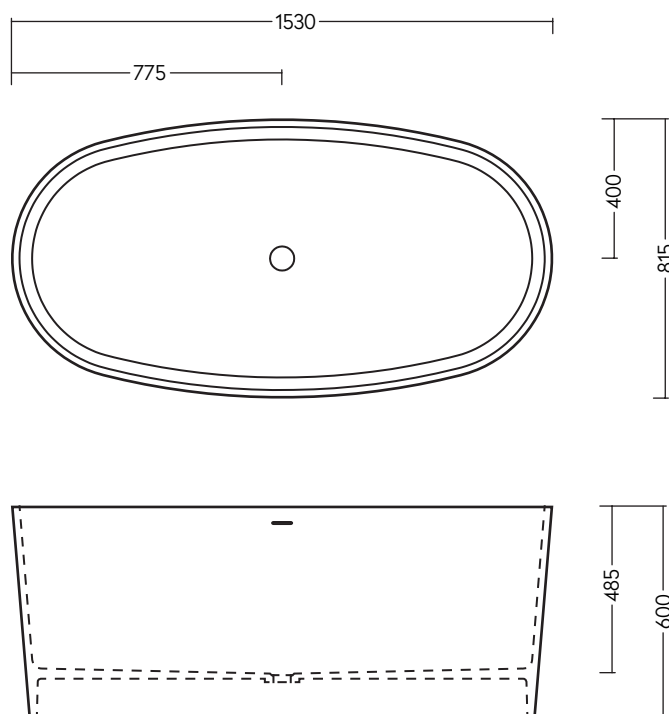

VALLONE

TUBS
FREE STANDING

DIMENSIONS
1530 x 815 x 600 MM

WEIGHT
160 KG

CAPACITY
310 L

MATERIAL
VELVET STONE™
(HIGH-END MINERAL COMPOSITE)

COLOR
WHITE MATT
ART.-NR. 100.10.02.MW
WHITE GLOSSY
ART.-NR. 100.10.02.GW

SAMARIA

THE URBAN OASIS

The steep inclined edges of "SAMARIA" bring to mind the canyons of the eponymic rock formation of the Greek island Crete. Its compact dimension turns the tub into a beautiful eye-catcher for urban homes simultaneously offering plenty of space to retrieve from the urban jungle through its breathtaking depth and symmetric lines.

VALLONE

SAMARIA

DIMENSIONS (IN MM)

VISIT OUR VALLONE® BRAND SHOWROOM

Right opposite of NRW Design Centre and the world famous Red Dot Design Museum on the grounds of World Heritage Site Zeche Zollverein, we present our exclusive bathroom collection in our official VALLONE® show room. Please set up an appointment and get a first hand look at our designs.