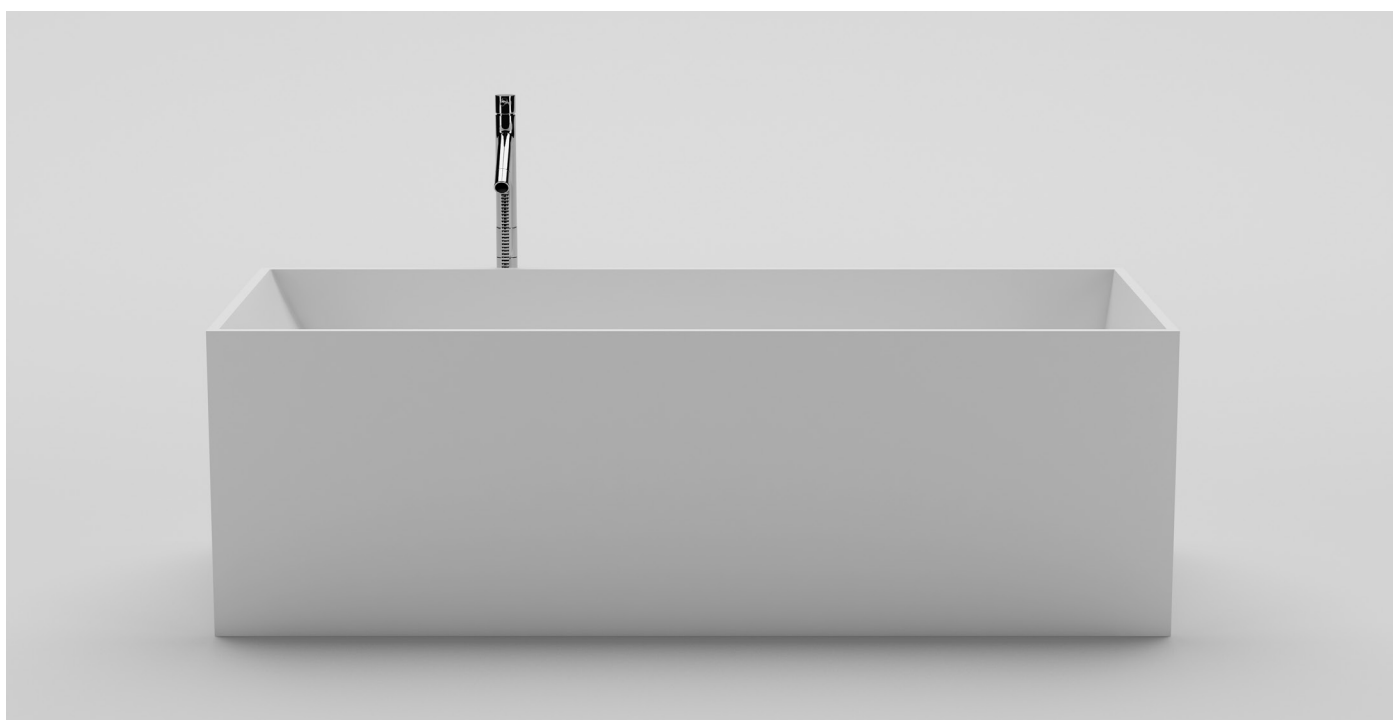

VALLONE

**TUBS**  
FREE STANDING

**DIMENSIONS**  
1700 x 720 x 550 MM

**WEIGHT**  
235 KG

**CAPACITY**  
310 L

**MATERIAL**  
VELVET STONE™  
(HIGH-END MINERAL COMPOSITE)

**COLOR**  
WHITE MATT  
ART.-NR. 100.10.09.MW  
WHITE GLOSSY  
ART.-NR. 100.10.09.GW

# SAIMAA

GENTLE UNDERSTATEMENT

*Like her brother „ENGADIN“ the tub „SAIMAA“ combines spatial efficiency and timeless elegance. Named after the largest lake in Finland the object represents Scandinavian modesty and bathing fun. The ergonomic center of the tub provides utmost recreation and relaxation.*

# SAIMAA

DIMENSIONS (IN MM)