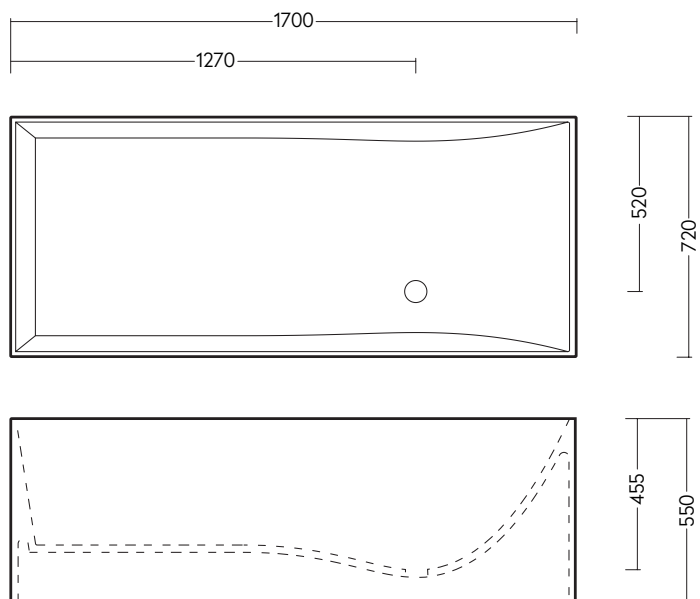

VALLONE

**TUBS**  
FREE STANDING

**DIMENSIONS**  
1700 x 720 x 550 MM

**WEIGHT**  
235 KG

**CAPACITY**  
310 L

**MATERIAL**  
VELVET STONE™  
(HIGH-END MINERAL COMPOSITE)

**COLOR**  
WHITE MATT  
ART.-NR. 100.10.09.MW  
WHITE GLOSSY  
ART.-NR. 100.10.09.GW

# SAIMAA

GENTLE UNDERSTATEMENT

*Like her brother „ENGADIN“ the tub „SAIMAA“ combines spatial efficiency and timeless elegance. Named after the largest lake in Finland the object represents Scandinavian modesty and bathing fun. The ergonomic center of the tub provides utmost recreation and relaxation.*

# SAIMAA

DIMENSIONS (IN MM)