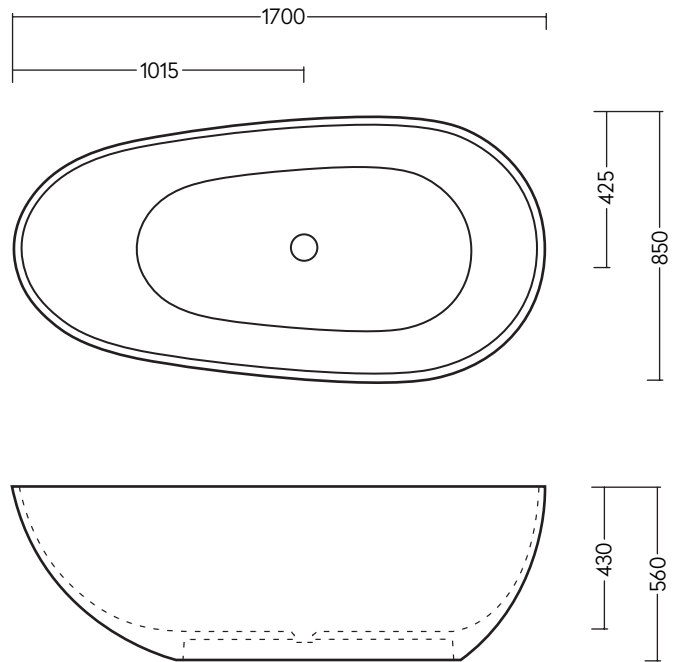

VALLONE

TUBS
FREE STANDING

DIMENSIONS
1700 x 850 x 560 MM

WEIGHT
170 KG

CAPACITY
280 L

MATERIAL
VELVET STONE™
(HIGH-END MINERAL COMPOSITE)

COLOR
WHITE MATT
ART.-NR. 100.10.04.MW
WHITE GLOSSY
ART.-NR. 100.10.04.GW

SA OCHE

HEAVEN IS HERE

Its oval, elliptical design with the incongruent walls invokes an avant-garde atmosphere in the bathroom. "SA OCHE" perfectly balances elegant thin modeling and majestic gracefulness. Simple and smooth – this tub beautifully complements every terrain regardless of size and style.

VALLONE

SA OCHE

DIMENSIONS (IN MM)

VISIT OUR VALLONE® BRAND SHOWROOM

Right opposite of NRW Design Centre and the world famous Red Dot Design Museum on the grounds of World Heritage Site Zeche Zollverein, we present our exclusive bathroom collection in our official VALLONE® show room. Please set up an appointment and get a first hand look at our designs.