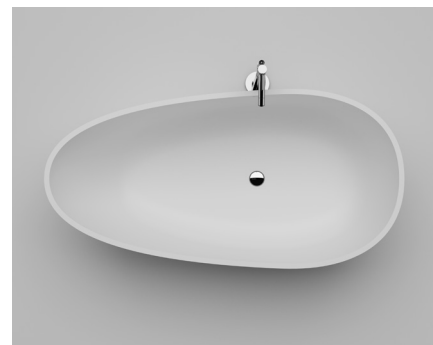

VALLONE

TUBS
FREE STANDING

DIMENSIONS
1700 x 850 x 560 MM

WEIGHT
170 KG

CAPACITY
280 L

MATERIAL
VELVET STONE™
(HIGH-END MINERAL COMPOSITE)

COLOR
WHITE MATT
ART.-NR. 100.10.04.MW
WHITE GLOSSY
ART.-NR. 100.10.04.GW

SA OCHE

HEAVEN IS HERE

Its oval, elliptical design with the incongruent walls invokes an avant-garde atmosphere in the bathroom. "SA OCHE" perfectly balances elegant thin modeling and majestic gracefulness. Simple and smooth – this tub beautifully complements every terrain regardless of size and style.

VALLONE

SA OCHE

DIMENSIONS (IN MM)

VISIT OUR VALLONE® BRAND SHOWROOM

Right opposite of NRW Design Centre and the world famous Red Dot Design Museum on the grounds of World Heritage Site Zeche Zollverein, we present our exclusive bathroom collection in our official VALLONE® show room. Please set up an appointment and get a first hand look at our designs.

Use the arrows to change products.

Walk around and view the product from any angle. Your device should have eye contact with the marker at all time.