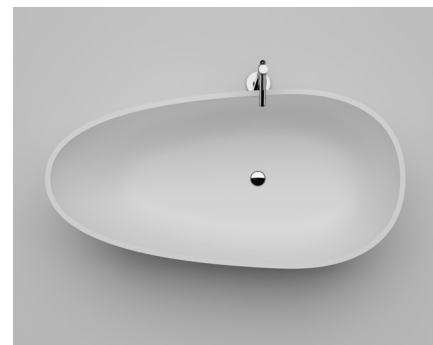

VALLONE

TUB
FREE STANDING

DIMENSIONS
1850 x 850 x 560 MM

WEIGHT
180 KG

CAPACITY
290 L

MATERIAL
VELVET STONE™
(HIGH-END MINERAL COMPOSITE)

COLOR
WHITE MATT
ART.-NR. 100.10.04XL.MW
WHITE GLOSSY
ART.-NR. 100.10.04XL.GW

SA OCHE XL

HEAVEN IS HERE

Its oval, elliptical design with the incongruent walls invokes an avant-garde atmosphere in the bathroom. "SA OCHE" perfectly balances elegant thin modeling and majestic gracefulness. Simple and smooth – this tub beautifully complements every terrain regardless of size and style.

VALLONE

SA OCHE XL

DIMENSIONS (IN MM)

VISIT OUR VALLONE® BRAND SHOWROOM

Right opposite of NRW Design Centre and the world famous Red Dot Design Museum on the grounds of World Heritage Site Zeche Zollverein, we present our exclusive bathroom collection in our official VALLONE® show room. Please set up an appointment and get a first hand look at our designs.

E INFO@VALLONE.DE
T +49.201. 857 914 22 0

WWW.VALLONE.DE

DRAIN SET AND MATCHING
SIPHON INCLUDED

AVAILABLE IN
MATT OR GLOSSY

EASY CLEANING DUE TO
SEAMLESS DESIGN

FREE DELIVERY ON ORDERS
ABOVE 2000,- €

PRINT THIS PAGE
PLACE IT WHERE YOU'D LIKE YOUR BATHTUB TO BE POSITIONED
PROCEED AS DESCRIBED BELOW