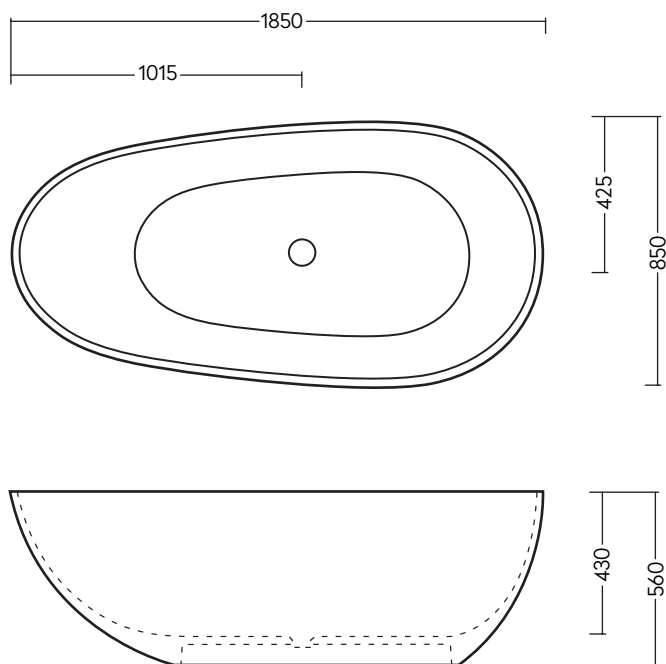

VALLONE

TUB
FREE STANDING

DIMENSIONS
1850 x 850 x 560 MM

WEIGHT
180 KG

CAPACITY
290 L

MATERIAL
VELVET STONE™
(HIGH-END MINERAL COMPOSITE)

COLOR
WHITE MATT
ART.-NR. 100.10.04XL.MW
WHITE GLOSSY
ART.-NR. 100.10.04XL.GW

SA OCHE XL

HEAVEN IS HERE

Its oval, elliptical design with the incongruent walls invokes an avant-garde atmosphere in the bathroom. "SA OCHE" perfectly balances elegant thin modeling and majestic gracefulness. Simple and smooth – this tub beautifully complements every terrain regardless of size and style.

VALLONE

SA OCHE XL

DIMENSIONS (IN MM)

VISIT OUR VALLONE® BRAND SHOWROOM

Right opposite of NRW Design Centre and the world famous Red Dot Design Museum on the grounds of World Heritage Site Zeche Zollverein, we present our exclusive bathroom collection in our official VALLONE® show room. Please set up an appointment and get a first hand look at our designs.