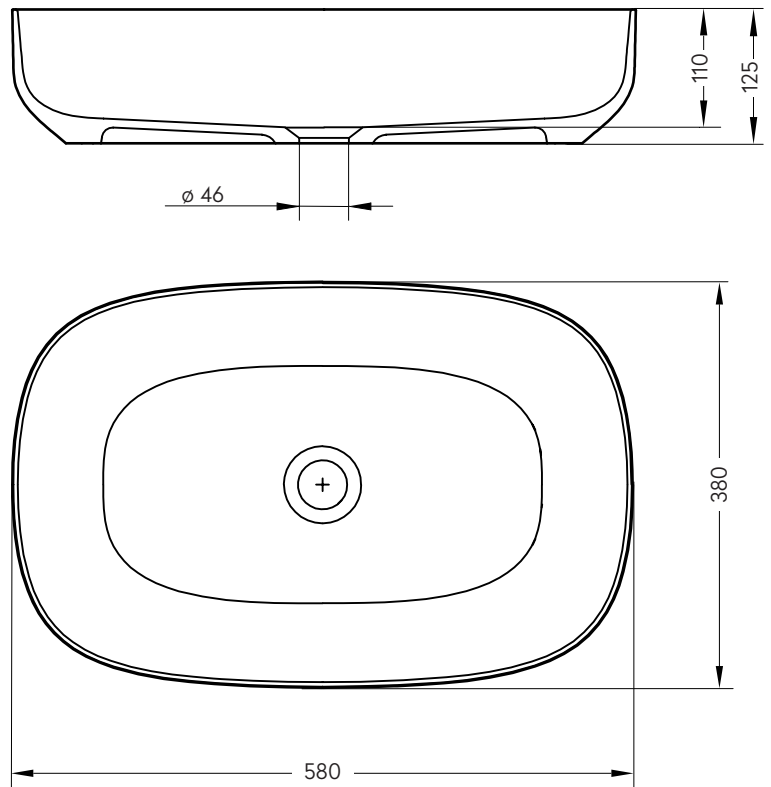

VALLONE

SINK

DIMENSIONS

580 x 380 x 125 MM

WEIGHT

6,5 KG

MATERIAL

VELVET STONE™ SOLID SURFACE

COLOR

WHITE MATT

1300-20-05-M-W

PEYTO I

SEEKING CONTRAST

Peyto Lake in the Canadian Rockies is a picture-perfect mountain lake, its turquoise depths fed by clear glacier water. PEYTO by VALLONE is an homage to this pristine natural setting: a trio of worktop washbasins, their harmonious shapes and fine polish are a perfect fit for contemporary bathroom architecture.

PEYTO I

DIMENSIONS (IN MM)

VISIT OUR VALLONE® BRAND SHOWROOM

Right opposite of NRW Design Centre and the world famous Red Dot Design Museum on the grounds of World Heritage Site Zeche Zollverein, we present our exclusive bathroom collection in our official VALLONE® show room. Please set up an appointment and get a first hand look at our designs.