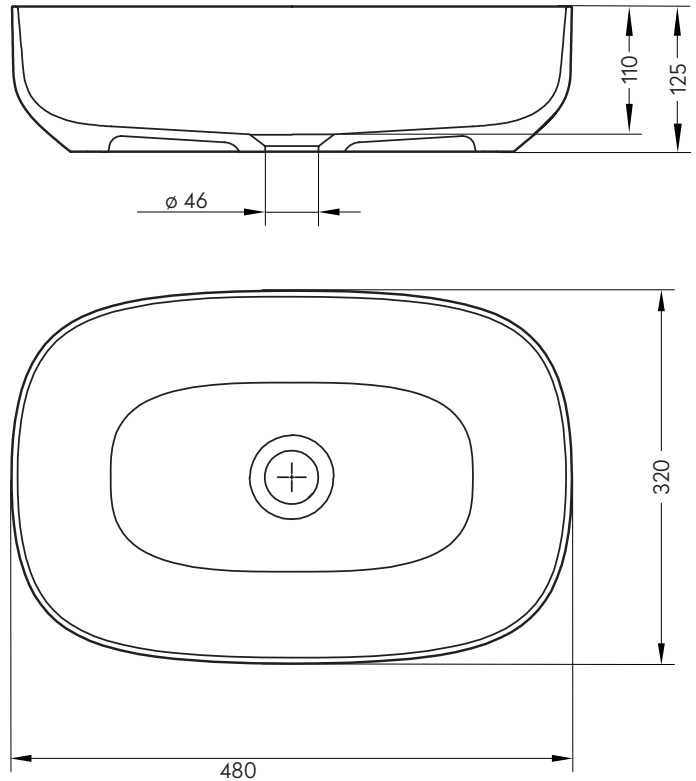

VALLONE

SINK

DIMENSIONS

480 x 320 x 125 MM

WEIGHT

5,0 KG

MATERIAL

VELVET STONE™ SOLID SURFACE

COLOR

WHITE MATT

1300-20-06-M-W

PEYTO II

SEEKING CONTRAST

Peyto Lake in the Canadian Rockies is a picture-perfect mountain lake, its turquoise depths fed by clear glacier water. PEYTO by VALLONE is an homage to this pristine natural setting: a trio of worktop washbasins, their harmonious shapes and fine polish are a perfect fit for contemporary bathroom architecture.

PEYTO II

DIMENSIONS (IN MM)

VISIT OUR VALLONE® BRAND SHOWROOM

Right opposite of NRW Design Centre and the world famous Red Dot Design Museum on the grounds of World Heritage Site Zeche Zollverein, we present our exclusive bathroom collection in our official VALLONE® show room. Please set up an appointment and get a first hand look at our designs.