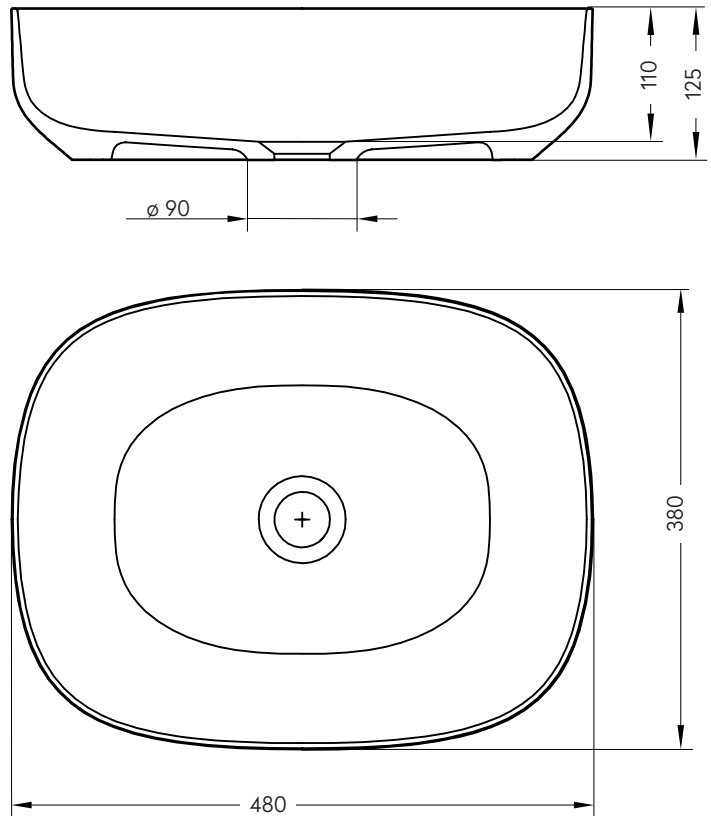

VALLONE

SINK

DIMENSIONS

480 x 380 x 125 MM

WEIGHT

5,5 KG

MATERIAL

VELVET STONE™ SOLID SURFACE

COLOR

WHITE MATT

1300-20-07-M-W

PEYTO III

SEEKING CONTRAST

Peyto Lake in the Canadian Rockies is a picture-perfect mountain lake, its turquoise depths fed by clear glacier water. PEYTO by VALLONE is an homage to this pristine natural setting: a trio of worktop washbasins, their harmonious shapes and fine polish are a perfect fit for contemporary bathroom architecture.

PEYTO III

DIMENSIONS (IN MM)

VISIT OUR VALLONE® BRAND SHOWROOM

Right opposite of NRW Design Centre and the world famous Red Dot Design Museum on the grounds of World Heritage Site Zeche Zollverein, we present our exclusive bathroom collection in our official VALLONE® show room. Please set up an appointment and get a first hand look at our designs.