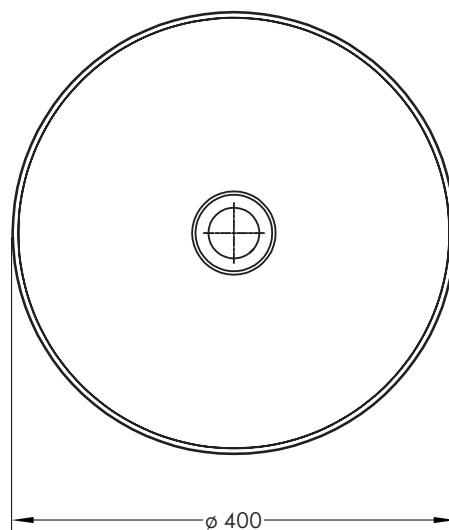

VALLONE

SINK

DIMENSIONS

400 x 400 x 140 MM

WEIGHT

4,5 KG

MATERIAL

VELVET STONE™ SOLID SURFACE

COLOR

WHITE MATT

ART.-NR. 1300-20-04-MW

NASSAU FLAT

SEEKING CONTRAST

Like its big brother NASSAU, NASSAU FLAT also delivers perfect geometry paired with a graceful appearance in the bathroom. Thanks to its classic form, this basin is always “en vogue”. With its supreme craftsmanship, high-quality materials and especially its extreme thinness of just 5 millimetres, the NASSAU FLAT is the perfect daily companion.