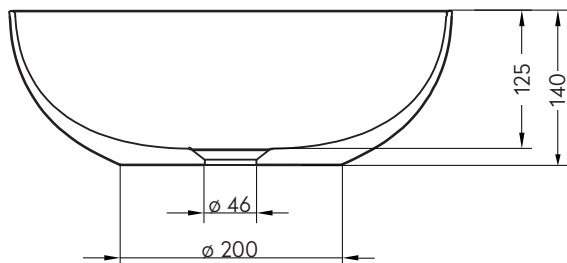

VALLONE

SINK

DIMENSIONS

400 x 400 x 140 MM

WEIGHT

4,5 KG

MATERIAL

VELVET STONE™ SOLID SURFACE

COLOR

WHITE MATT

ART.-NR. 1300-20-04-MW

NASSAU FLAT

SEEKING CONTRAST

Like its big brother NASSAU, NASSAU FLAT also delivers perfect geometry paired with a graceful appearance in the bathroom. Thanks to its classic form, this basin is always “en vogue”. With its supreme craftsmanship, high-quality materials and especially its extreme thinness of just 5 millimetres, the NASSAU FLAT is the perfect daily companion.

NASSAU FLAT

DIMENSIONS (IN MM)

VISIT OUR VALLONE® BRAND SHOWROOM

Right opposite of NRW Design Centre and the world famous Red Dot Design Museum on the grounds of World Heritage Site Zeche Zollverein, we present our exclusive bathroom collection in our official VALLONE® show room. Please set up an appointment and get a first hand look at our designs.