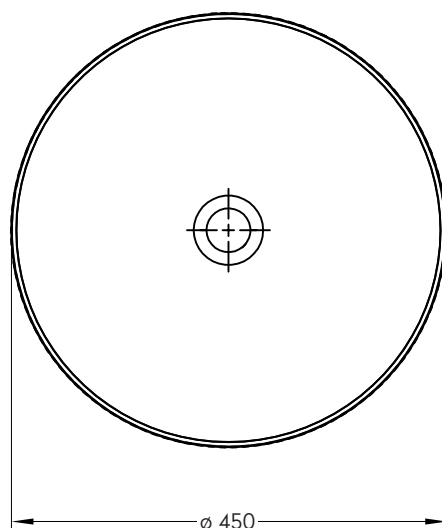

VALLONE

**SINK**

**DIMENSIONS**

450 x 450 x 220 MM

**WEIGHT**

8,5 KG

**MATERIAL**

VELVET STONE™ SOLID SURFACE

## SEEKING CONTRAST

*With its sculptural look and feel, NASSAU might appear to be a mere artwork at first sight, but the optimal functionality of this iconic washbasin is quickly revealed when you take a closer look – its unusual depth and symmetrical curves help to channel the water in perfect harmony. The finely crafted contours, just 5 millimetres thick but robust enough to make NASSAU ideal for daily use thanks to the high-quality material, are equally pleasing to the eye and the fingertips.*

# NASSAU

DIMENSIONS (IN MM)