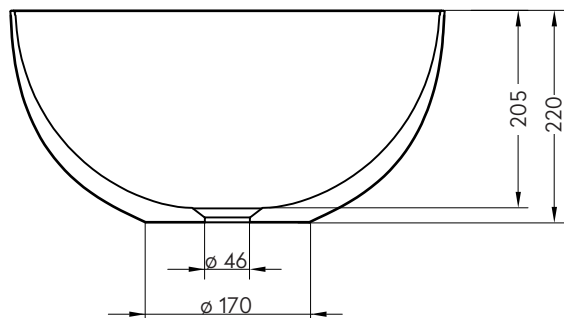

VALLONE

**SINK**

**DIMENSIONS**

450 x 450 x 220 MM

**WEIGHT**

8,5 KG

**MATERIAL**

VELVET STONE™ SOLID SURFACE

## SEEKING CONTRAST

*With its sculptural look and feel, NASSAU might appear to be a mere artwork at first sight, but the optimal functionality of this iconic washbasin is quickly revealed when you take a closer look – its unusual depth and symmetrical curves help to channel the water in perfect harmony. The finely crafted contours, just 5 millimetres thick but robust enough to make NASSAU ideal for daily use thanks to the high-quality material, are equally pleasing to the eye and the fingertips.*

# NASSAU

DIMENSIONS (IN MM)