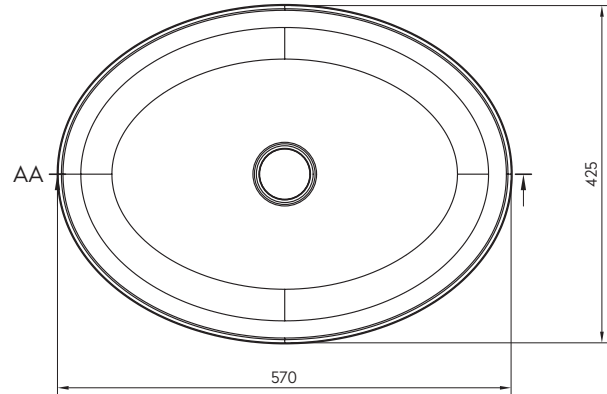

VALLONE

SINK

DIMENSIONS

570 x 425 x 130 MM

WEIGHT

5,5 KG

MATERIAL

VELVET STONE™ SOLID SURFACE

COLOR

WHITE MATT

1300-20-08-M-W

MONO

SEEKING CONTRAST

What does perfection look like in an oval? The answer to this question can be found in the process of designing a timeless new worktop washbasin – and the result is MONO by VALLONE. Its elliptical shape and contoured rim, which measures only 7 millimetres, are the definition of an elegant bathroom fixture that not only harmonises with the free-standing bathtub but is also eye-catching on its own.