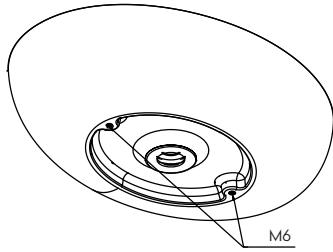

VALLONE

SINK

DIMENSIONS

570 x 425 x 130 MM

WEIGHT

5,5 KG

MATERIAL

VELVET STONE™ SOLID SURFACE

COLOR

WHITE MATT

1300-20-08-M-W

MONO

SEEKING CONTRAST

What does perfection look like in an oval? The answer to this question can be found in the process of designing a timeless new worktop washbasin – and the result is MONO by VALLONE. Its elliptical shape and contoured rim, which measures only 7 millimetres, are the definition of an elegant bathroom fixture that not only harmonises with the free-standing bathtub but is also eye-catching on its own.

MONO

DIMENSIONS (IN MM)

VISIT OUR VALLONE® BRAND SHOWROOM

Right opposite of NRW Design Centre and the world famous Red Dot Design Museum on the grounds of World Heritage Site Zeche Zollverein, we present our exclusive bathroom collection in our official VALLONE® show room. Please set up an appointment and get a first hand look at our designs.