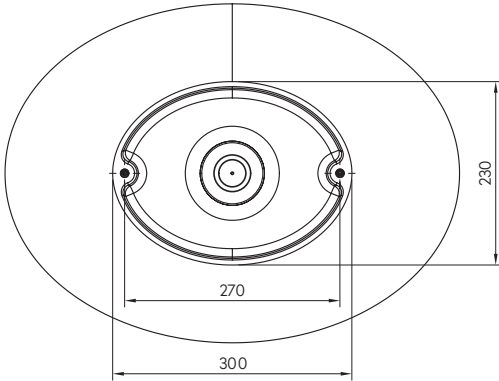

VALLONE

SINK

DIMENSIONS

570 x 425 x 130 MM

WEIGHT

5,5 KG

MATERIAL

VELVET STONE™ SOLID SURFACE

COLOR

WHITE MATT

1300-20-08-M-W

MONO

SEEKING CONTRAST

What does perfection look like in an oval? The answer to this question can be found in the process of designing a timeless new worktop washbasin – and the result is MONO by VALLONE. Its elliptical shape and contoured rim, which measures only 7 millimetres, are the definition of an elegant bathroom fixture that not only harmonises with the free-standing bathtub but is also eye-catching on its own.

MONO

DIMENSIONS (IN MM)

VISIT OUR VALLONE® BRAND SHOWROOM

Right opposite of NRW Design Centre and the world famous Red Dot Design Museum on the grounds of World Heritage Site Zeche Zollverein, we present our exclusive bathroom collection in our official VALLONE® show room. Please set up an appointment and get a first hand look at our designs.