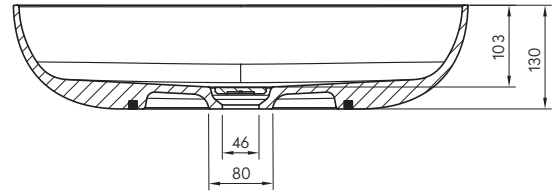

VALLONE

SINK

DIMENSIONS

570 x 425 x 130 MM

WEIGHT

5,5 KG

MATERIAL

VELVET STONE™ SOLID SURFACE

COLOR

WHITE MATT

1300-20-08-M-W

MONO

SEEKING CONTRAST

What does perfection look like in an oval? The answer to this question can be found in the process of designing a timeless new worktop washbasin – and the result is MONO by VALLONE. Its elliptical shape and contoured rim, which measures only 7 millimetres, are the definition of an elegant bathroom fixture that not only harmonises with the free-standing bathtub but is also eye-catching on its own.

MONO

DIMENSIONS (IN MM)

VISIT OUR VALLONE® BRAND SHOWROOM

Right opposite of NRW Design Centre and the world famous Red Dot Design Museum on the grounds of World Heritage Site Zeche Zollverein, we present our exclusive bathroom collection in our official VALLONE® show room. Please set up an appointment and get a first hand look at our designs.