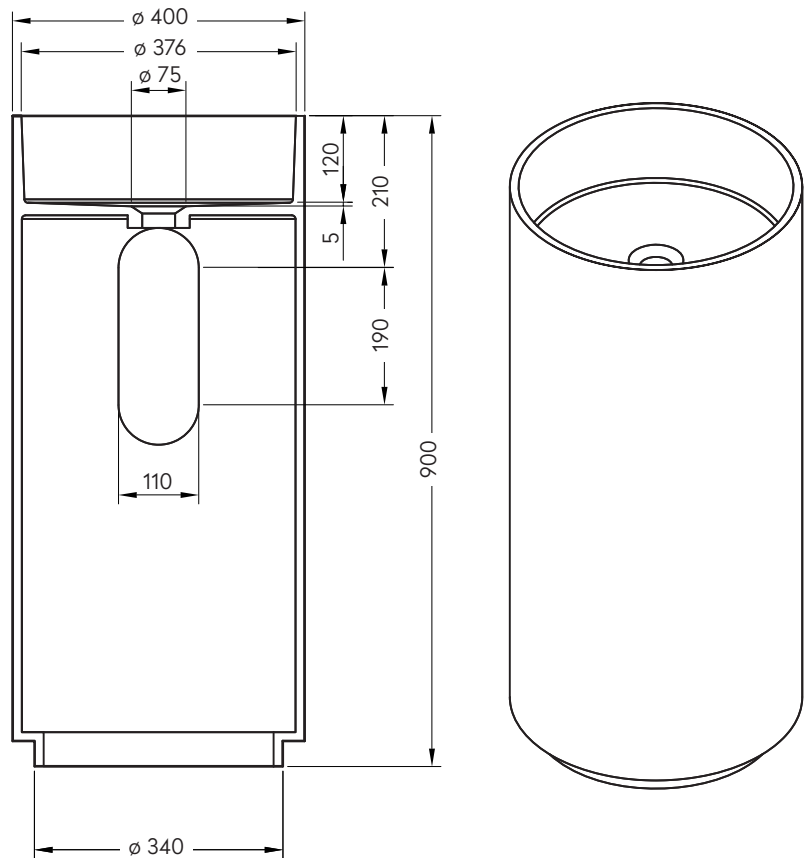

VALLONE

SINK

FREE STANDING

DIMENSIONS

530 x 380 x 900 MM

WEIGHT

40 KG

MATERIAL

MARMARA

PERKY UNDERSTATEMENT

Istanbul, Bosphorus metropolitan located at the shore north of the Sea of Marmara - melting pot of cultures, pulsating hotspot in the conflicting field between Asia and Europe. The hectic drive of this intercontinental center increasingly demands the purity of nature. Evenly inspired by the urbanity and the pristine, the puristical free standing sink „MARAMA“ by VALLONE®, with its iconic form- and color concept, forms a place to rest for any urban jungle.

MARMARA

DIMENSIONS (IN MM)

VISIT OUR VALLONE® BRAND SHOWROOM

Right opposite of NRW Design Centre and the world famous Red Dot Design Museum on the grounds of World Heritage Site Zeche Zollverein, we present our exclusive bathroom collection in our official VALLONE® show room. Please set up an appointment and get a first hand look at our designs.