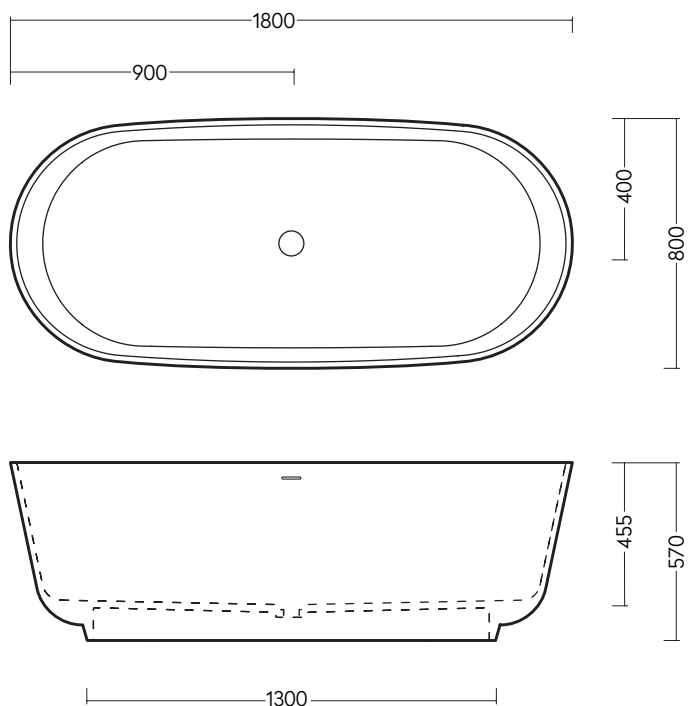

VALLONE

**TUB**  
FREE STANDING

**DIMENSION**  
1800 x 800 x 570 MM

**WEIGHT**  
150 KG

**CAPACITY**  
310 L

**MATERIAL**  
VELVET STONE™  
(HIGH-END MINERAL COMPOSITE)

**COLOR**  
WHITE MATT  
ART.-NR. 100.10.11.MW  
WHITE GLOSSY  
ART.-NR. 100.10.11.GW

# MAGGIA

GRACILE AND GENEROUS

*The simultaneously curved yet still symmetric appearance of “MAGGIA“ creates this model’s stately though majestic presence. Sturdiness is provided by its solid foundation which is counterbalanced by the delicate edges. The tub’s large dimension offers plenty of room for two. Just dive in!*

## MAGGIA

DIMENSIONS (IN MM)