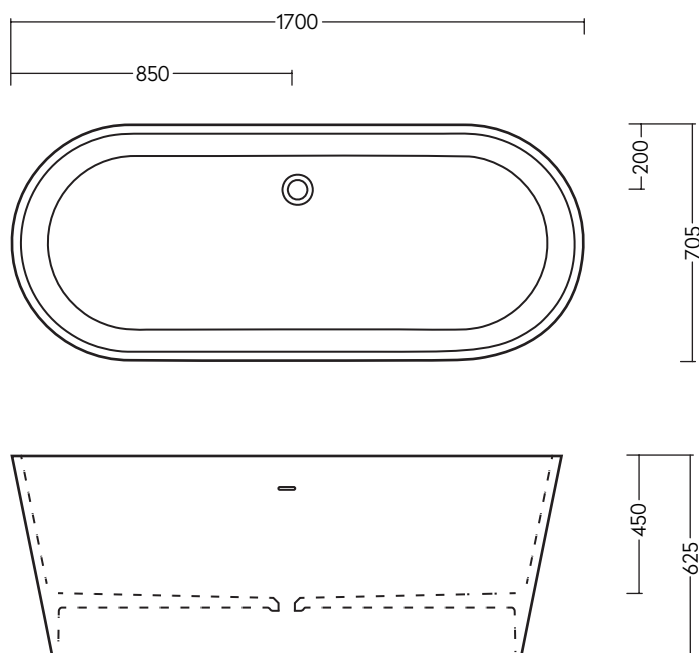

VALLONE

**TUB**  
FREE STANDING

**DIMENSIONS**  
1700 x 705 x 625 MM

**WEIGHT**  
190 KG

**CAPACITY**  
310 L

**MATERIAL**  
VELVET STONE™  
(HIGH-END MINERAL COMPOSITE)

**COLOR**  
WHITE MATT  
ART.-NR. 100.10.03.MW  
WHITE GLOSSY  
ART.-NR. 100.10.03.GW

## KERIO

SMOOTH STRAIGHTNESS

*This model's delicate and prolate shape has been inspired by the secluded Kerio valley in Kenya. Its frail edges and parallel walls create a linear but dynamic look. The opulent size offers relaxation for two or can be transformed into an oasis of solitude.*

# KERIO

DIMENSIONS (IN MM)