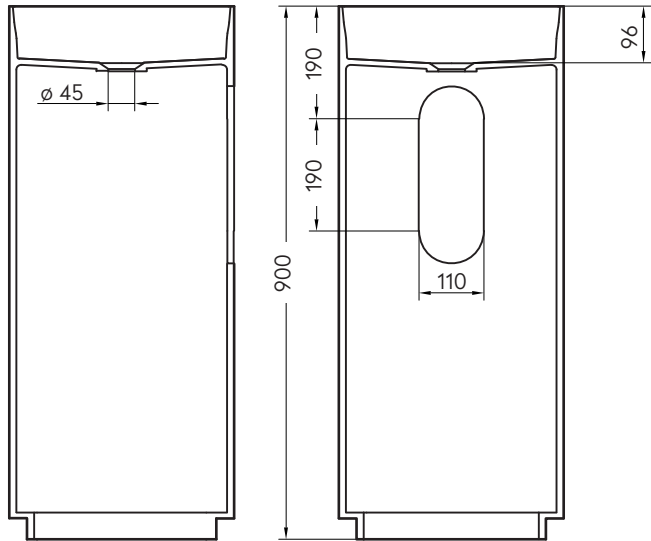

VALLONE

SINK

FREE STANDING

DIMENSIONS

380 x 380 x 900 MM

WEIGHT

35 KG

MATERIAL

HUDSON

DIMENSIONS (IN MM)

VISIT OUR VALLONE® BRAND SHOWROOM

Right opposite of NRW Design Centre and the world famous Red Dot Design Museum on the grounds of World Heritage Site Zeche Zollverein, we present our exclusive bathroom collection in our official VALLONE® show room. Please set up an appointment and get a first hand look at our designs.