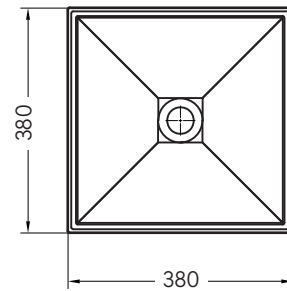

HUDSON

DIMENSIONS (IN MM)

VISIT OUR VALLONE® BRAND SHOWROOM

Right opposite of NRW Design Centre and the world famous Red Dot Design Museum on the grounds of World Heritage Site Zeche Zollverein, we present our exclusive bathroom collection in our official VALLONE® show room. Please set up an appointment and get a first hand look at our designs.

E INFO@VALLONE.DE
T +49.201. 857 914 22 0

WWW.VALLONE.DE

DRAIN SET
INCLUDED

AVAILABLE IN
MATT

EASY CLEANING DUE TO
SEAMLESS DESIGN