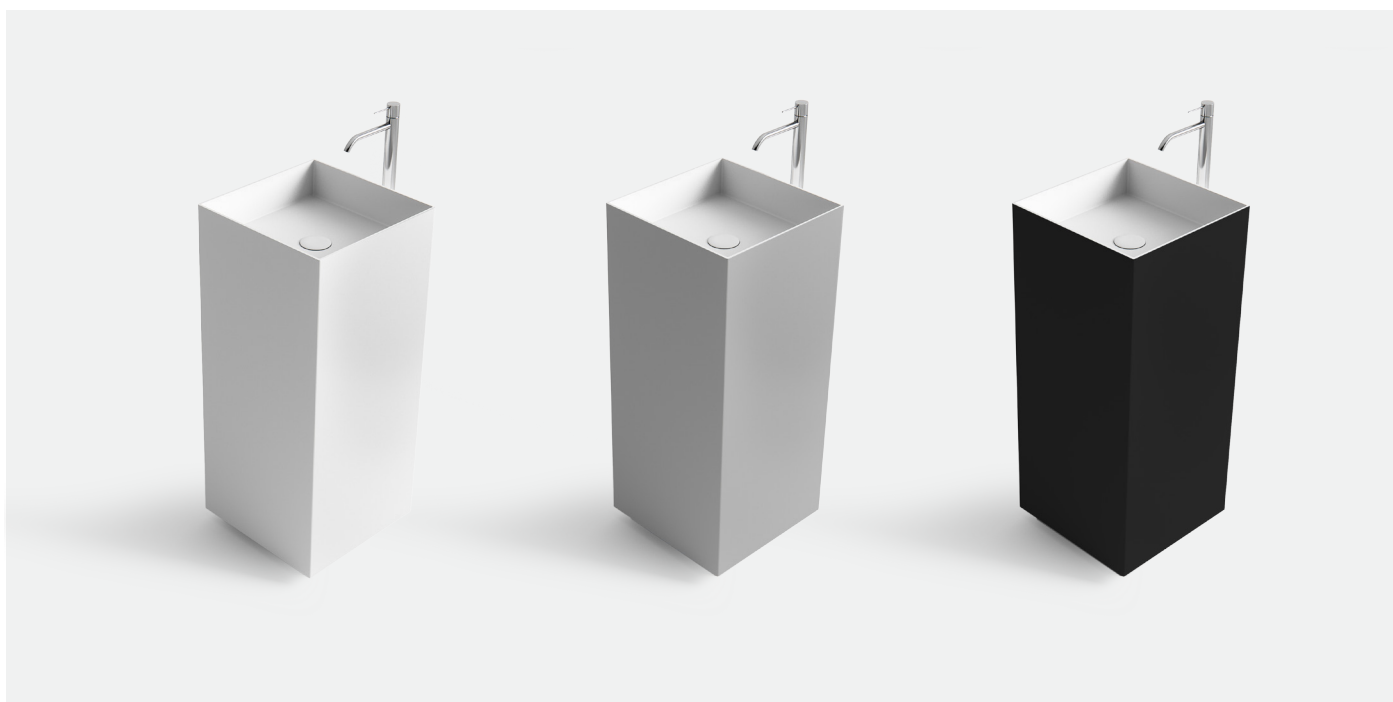

VALLONE

SINK

FREE STANDING

DIMENSIONS

380 x 380 x 900 MM

WEIGHT

35 KG

MATERIAL

VELVET STONE™ SOLID SURFACE

COLOR

WHITE MATT

ART.-NR. 100.40.03.MW

GRAY MATT

ART.-NR. 100.40.03.MG

BLACK MATT

ART.-NR. 100.40.03.MB

HUDSON

THE STEEP FACE

Together with the East River, the Hudson River is responsible for the maybe most important headland of the world: New York City. Big Apple's sky scrapers inspired the process of origins of this prismatic sink. The robust form and the pure shape of „HUDSON“ impress enthusiasts of reduced designs just as much as admirers of severe expression. At the same time, maximal compatibility is offered to its new owner in choice of placement of this iconic object.

HUDSON

DIMENSIONS (IN MM)

VISIT OUR VALLONE® BRAND SHOWROOM

Right opposite of NRW Design Centre and the world famous Red Dot Design Museum on the grounds of World Heritage Site Zeche Zollverein, we present our exclusive bathroom collection in our official VALLONE® show room. Please set up an appointment and get a first hand look at our designs.