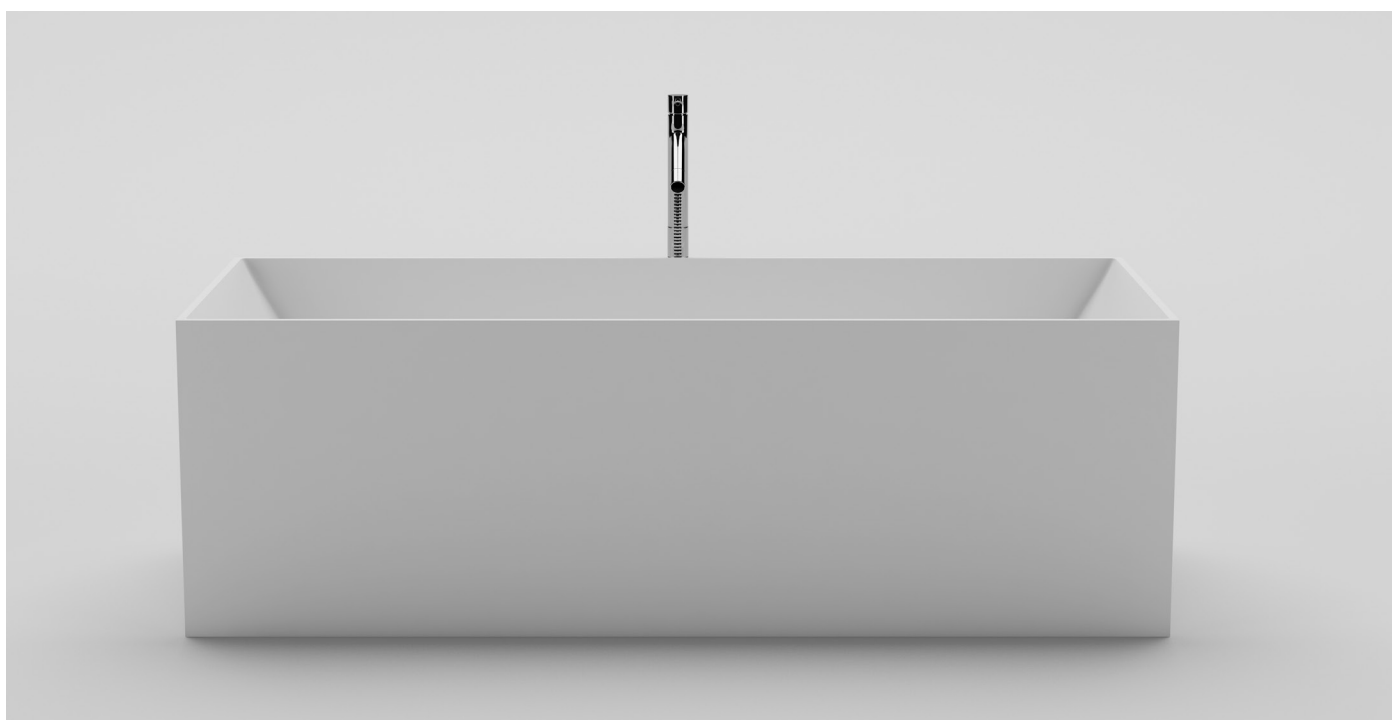

VALLONE

TUB
FREE STANDING

DIMENSIONS
1750 x 730 x 570 MM

WEIGHT
235 KG

CAPACITY
310 L

MATERIAL
VELVET STONE™
(HIGH-END MINERAL COMPOSITE)

COLOR
WHITE MATT
ART.-NR. 100.10.07.MW
WHITE GLOSSY
ART.-NR. 100.10.07.GW

ENGADIN

CONTEMPORARY CLASSICAL

Clear and sharp silhouettes combined with utmost compatibility: “ENGADIN”’s classic lines resemble the design of the Bauhaus Architecture. The maximum efficiency is accomplished by its orthogonal shape that also allows the arrangement in small bathrooms. Whoever likes elegance will fall in love with “ENGADIN”.

VALLONE

ENGADIN

DIMENSIONS (IN MM)

VISIT OUR VALLONE® BRAND SHOWROOM

Right opposite of NRW Design Centre and the world famous Red Dot Design Museum on the grounds of World Heritage Site Zeche Zollverein, we present our exclusive bathroom collection in our official VALLONE® show room. Please set up an appointment and get a first hand look at our designs.

Use the arrows to change products.

Walk around and view the product from any angle. Your device should have eye contact with the marker at all time.