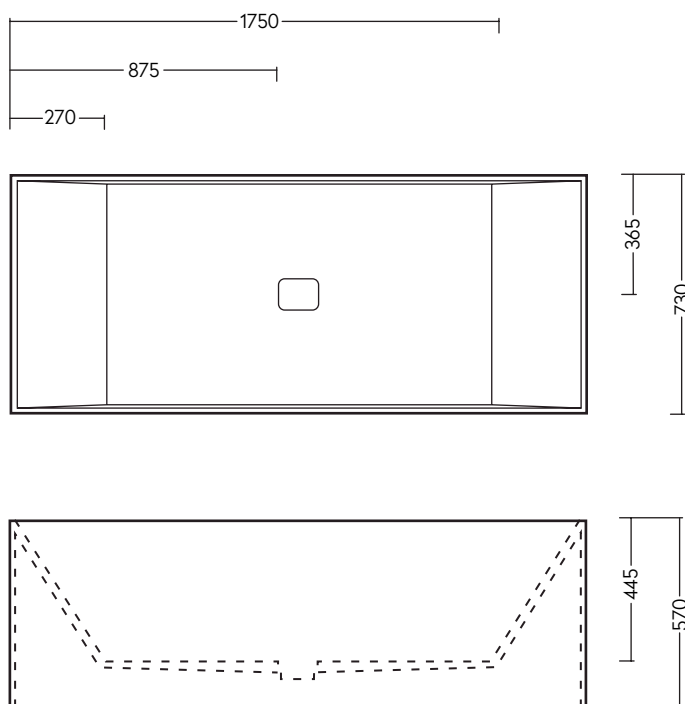

VALLONE

TUB
FREE STANDING

DIMENSIONS
1750 x 730 x 570 MM

WEIGHT
235 KG

CAPACITY
310 L

MATERIAL
VELVET STONE™
(HIGH-END MINERAL COMPOSITE)

COLOR
WHITE MATT
ART.-NR. 100.10.07.MW
WHITE GLOSSY
ART.-NR. 100.10.07.GW

ENGADIN

CONTEMPORARY CLASSICAL

Clear and sharp silhouettes combined with utmost compatibility: “ENGADIN”’s classic lines resemble the design of the Bauhaus Architecture. The maximum efficiency is accomplished by its orthogonal shape that also allows the arrangement in small bathrooms. Whoever likes elegance will fall in love with “ENGADIN”.

VALLONE

ENGADIN

DIMENSIONS (IN MM)

VISIT OUR VALLONE® BRAND SHOWROOM

Right opposite of NRW Design Centre and the world famous Red Dot Design Museum on the grounds of World Heritage Site Zeche Zollverein, we present our exclusive bathroom collection in our official VALLONE® show room. Please set up an appointment and get a first hand look at our designs.