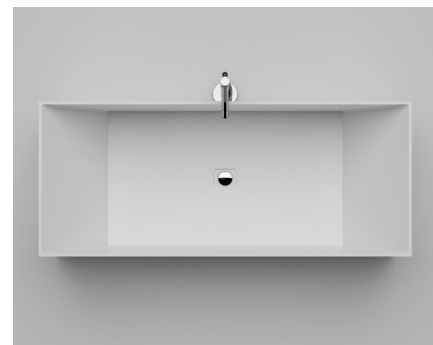

VALLONE

TUB
FREE STANDING

DIMENSIONS
1750 x 730 x 570 MM

WEIGHT
235 KG

CAPACITY
310 L

MATERIAL
VELVET STONE™
(HIGH-END MINERAL COMPOSITE)

COLOR
WHITE MATT
ART.-NR. 100.10.07.MW
WHITE GLOSSY
ART.-NR. 100.10.07.GW

ENGADIN

CONTEMPORARY CLASSICAL

Clear and sharp silhouettes combined with utmost compatibility: “ENGADIN”’s classic lines resemble the design of the Bauhaus Architecture. The maximum efficiency is accomplished by its orthogonal shape that also allows the arrangement in small bathrooms. Whoever likes elegance will fall in love with “ENGADIN”.

VALLONE

ENGADIN

DIMENSIONS (IN MM)

VISIT OUR VALLONE® BRAND SHOWROOM

Right opposite of NRW Design Centre and the world famous Red Dot Design Museum on the grounds of World Heritage Site Zeche Zollverein, we present our exclusive bathroom collection in our official VALLONE® show room. Please set up an appointment and get a first hand look at our designs.

Use the arrows to change products.

Walk around and view the product from any angle. Your device should have eye contact with the marker at all time.