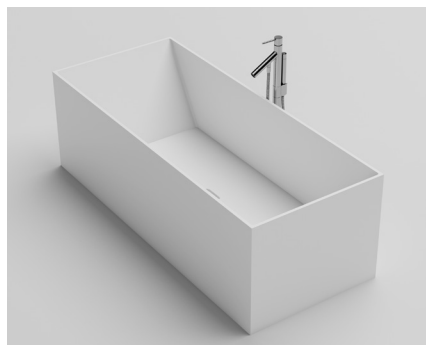

VALLONE

TUB
FREE STANDING

DIMENSIONS
1750 x 730 x 570 MM

WEIGHT
235 KG

CAPACITY
310 L

MATERIAL
VELVET STONE™
(HIGH-END MINERAL COMPOSITE)

COLOR
WHITE MATT
ART.-NR. 100.10.07.MW
WHITE GLOSSY
ART.-NR. 100.10.07.GW

ENGADIN

CONTEMPORARY CLASSICAL

Clear and sharp silhouettes combined with utmost compatibility: “ENGADIN”’s classic lines resemble the design of the Bauhaus Architecture. The maximum efficiency is accomplished by its orthogonal shape that also allows the arrangement in small bathrooms. Whoever likes elegance will fall in love with “ENGADIN”.

VALLONE

ENGADIN

DIMENSIONS (IN MM)

VISIT OUR VALLONE® BRAND SHOWROOM

Right opposite of NRW Design Centre and the world famous Red Dot Design Museum on the grounds of World Heritage Site Zeche Zollverein, we present our exclusive bathroom collection in our official VALLONE® show room. Please set up an appointment and get a first hand look at our designs.

E INFO@VALLONE.DE
T +49.201. 857 914 22 0

WWW.VALLONE.DE

DRAIN SET AND MATCHING
SIPHON INCLUDED

AVAILABLE IN
MATT OR GLOSSY

EASY CLEANING DUE TO
SEAMLESS DESIGN

FREE DELIVERY ON ORDERS
ABOVE 2000,- €

PRINT THIS PAGE
PLACE IT WHERE YOU'D LIKE YOUR BATHTUB TO BE POSITIONED
PROCEED AS DESCRIBED BELOW