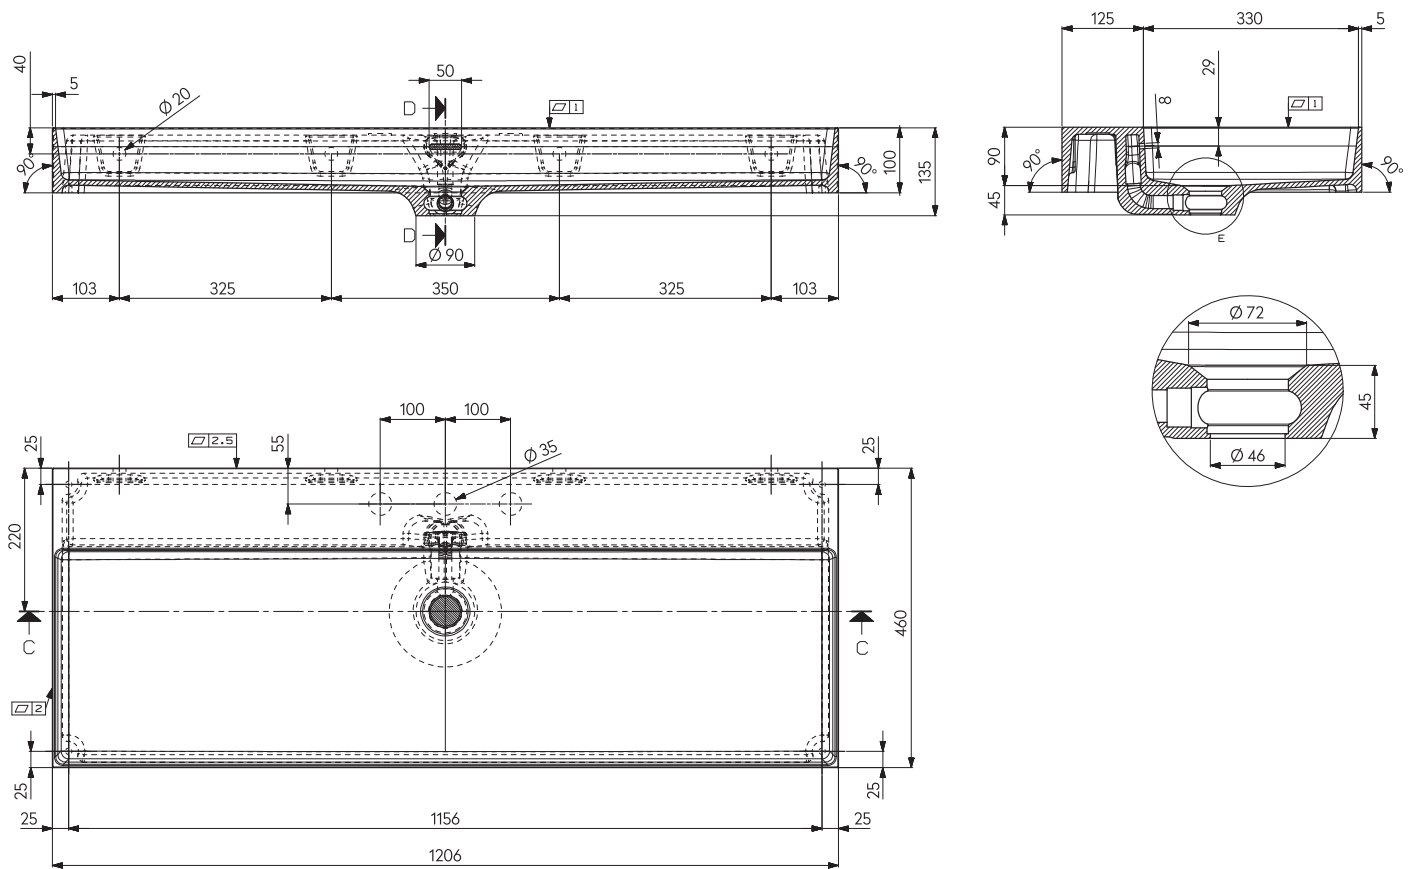

VALLONE

SINK

DIMENSIONS

1206 x 460 x 100 MM

WEIGHT

18,5 KG

MATERIAL

VELVET STONE™ SOLID SURFACE

COLOR

WHITE MATT

ART.-NR. 1300.30.06.MW

CALDERA 120

BEAMING MODERNISM

Santorini's beaming white rock architecture overlooking the archaic caldera (volcanic basin) provided inspiration for this series of washbasins. The fine edge thicknesses of only 5 millimeters awards the object with maximum minimalism, the wall side serves as a flexible platform for storage or for mounting freestanding fittings. Six carefully curated dimensions take into account the greater desire for customization and make CALDERA the perfect choice for modern, purist wall-mounted sinks.

CALDERA 120

DIMENSIONS (IN MM)

VISIT OUR VALLONE® BRAND SHOWROOM

Right opposite of NRW Design Centre and the world famous Red Dot Design Museum on the grounds of World Heritage Site Zeche Zollverein, we present our exclusive bathroom collection in our official VALLONE® show room. Please set up an appointment and get a first hand look at our designs.