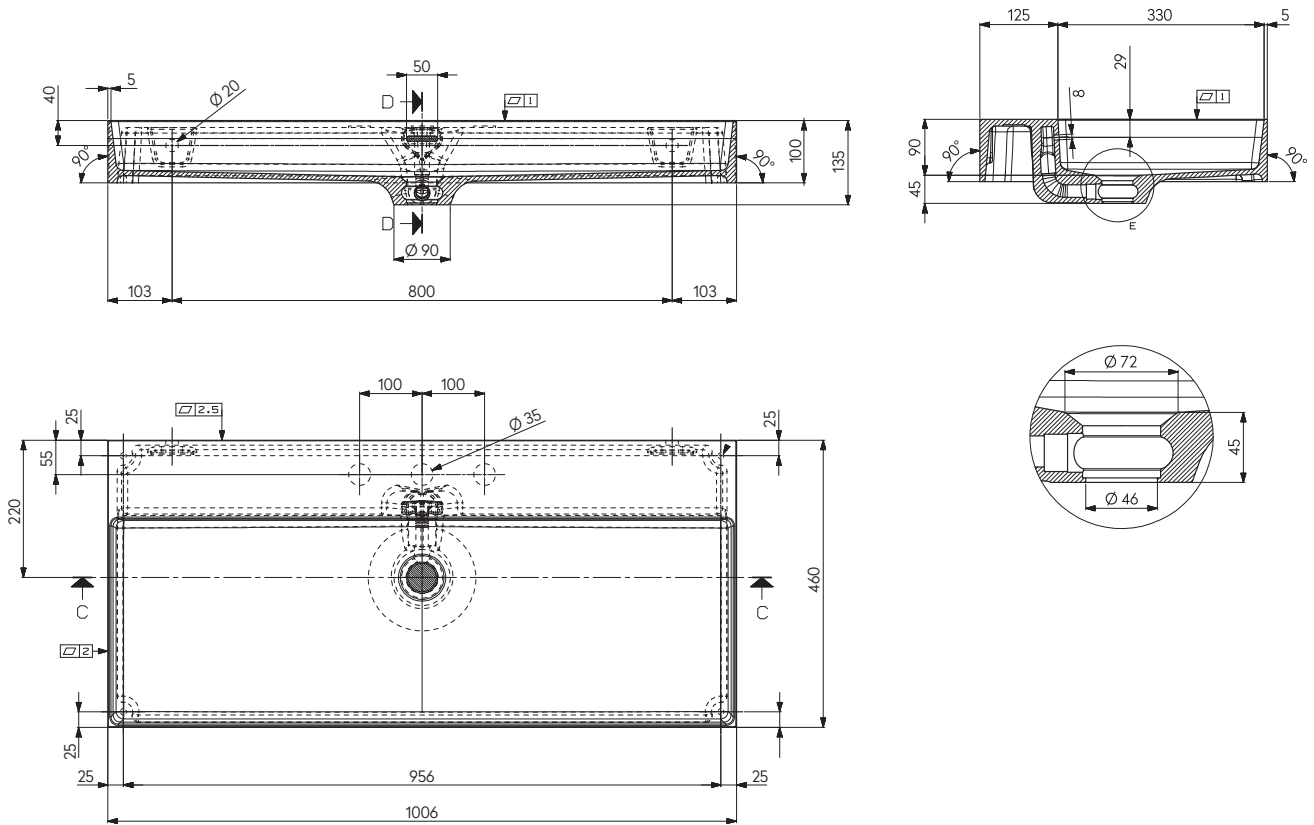

VALLONE

SINK

DIMENSIONS

1006 x 460 x 100 MM

WEIGHT

16 KG

MATERIAL

VELVET STONE™ SOLID SURFACE

COLOR

WHITE MATT

ART.-NR. 1300.30.05.MW

CALDERA 100

BEAMING MODERNISM

Santorini's beaming white rock architecture overlooking the archaic caldera (volcanic basin) provided inspiration for this series of washbasins. The fine edge thicknesses of only 5 millimeters awards the object with maximum minimalism, the wall side serves as a flexible platform for storage or for mounting freestanding fittings. Six carefully curated dimensions take into account the greater desire for customization and make CALDERA the perfect choice for modern, purist wall-mounted sinks.

CALDERA 100

DIMENSIONS (IN MM)

VISIT OUR VALLONE® BRAND SHOWROOM

Right opposite of NRW Design Centre and the world famous Red Dot Design Museum on the grounds of World Heritage Site Zeche Zollverein, we present our exclusive bathroom collection in our official VALLONE® show room. Please set up an appointment and get a first hand look at our designs.