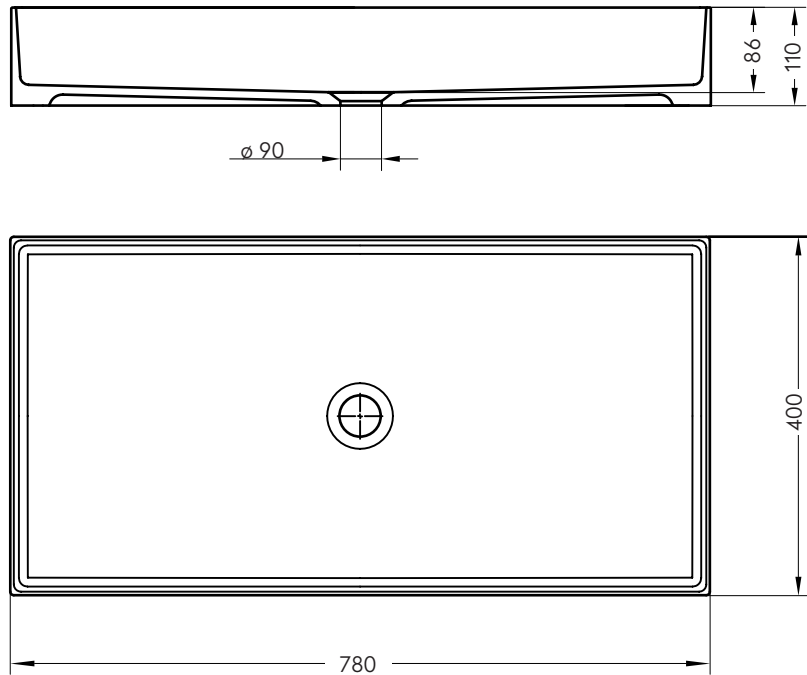

VALLONE

SINK

DIMENSIONS

780 x 380 x 110 MM

WEIGHT

9,5 KG

MATERIAL

VELVET STONE™ SOLID SURFACE

COLOR

WHITE MATT

1300-20-02-MW

BISCAYNE XL

SEEKING CONTRAST

A breath-taking view of the downtown Miami skyline in the foreground, the National Park with its tropical diving waters behind you: Key Biscayne straddles the divide between buzzing metropolis and tranquil mangrove forest. BISCAYNE by VALLONE is inspired by the stimulating contrast between urban sleekness and serene natural beauty. With its clean lines and its double personality, this worktop washbasin is as rich in contrast as life in the beachside metropolis itself. Available in the classic version or an XL variant for even more daily comfort.

BISCAYNE XL

DIMENSIONS (IN MM)

VISIT OUR VALLONE® BRAND SHOWROOM

Right opposite of NRW Design Centre and the world famous Red Dot Design Museum on the grounds of World Heritage Site Zeche Zollverein, we present our exclusive bathroom collection in our official VALLONE® show room. Please set up an appointment and get a first hand look at our designs.