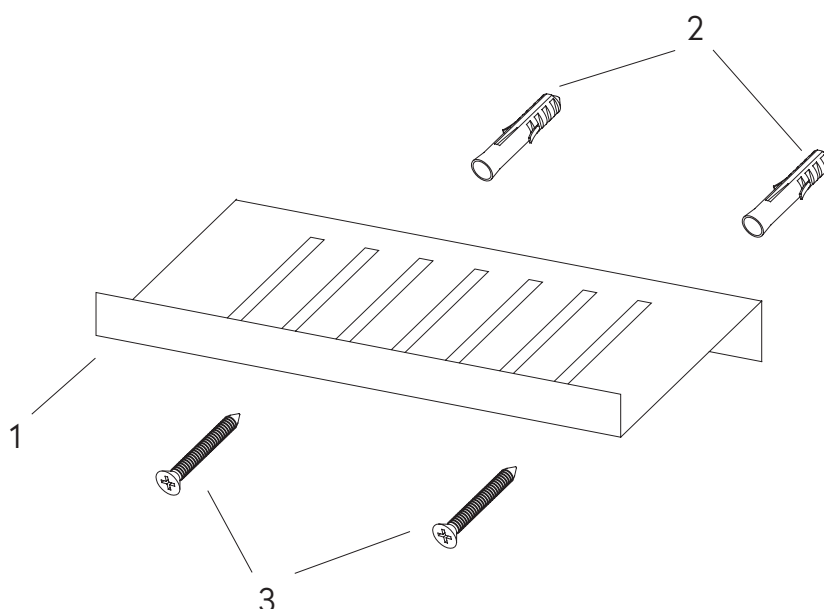

add/steel 15

MONTAGE
INSTALLATION

- 1 DUSCH-ABLAGE
  SHOWER SHELF
- 2 DÜBEL
  PLUG
- 3 SCHRAUBEN
  SCREW