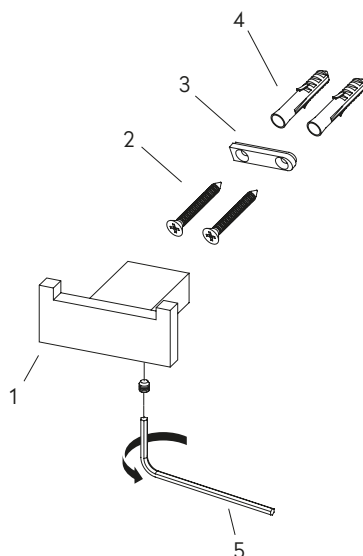

## TECHNICAL FILE

DOUBLE WALL HOOK FOR TOWEL/BATHROBE – MATT BLACK COATED

TECHNICAL DRAWING (MEASUREMENTS IN MM)

## INSTALLATION INTRODUCTIONS

FOR INSTALLATION FOLLOW  
THE INDICATIONS OF THE DRAWING

### TECHNICAL DATA

| N° | DESCRIPTION   |
|----|---------------|
| 01 | HOOK          |
| 02 | SCREW         |
| 03 | FIXATION BUSH |
| 04 | PLUG          |
| 05 | ALLEN KEY     |