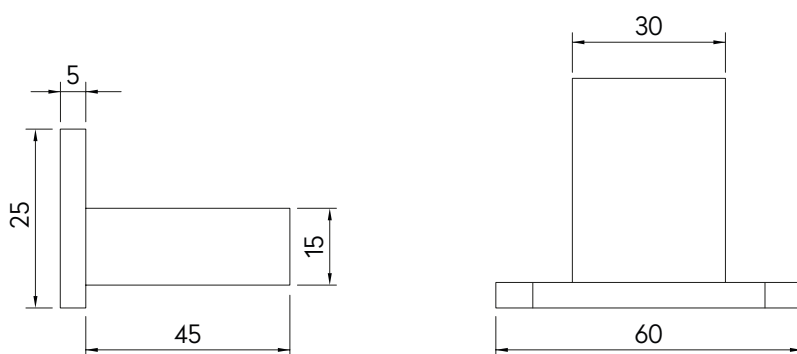

## TECHNICAL FILE

DOUBLE WALL HOOK FOR TOWEL/BATHROBE – MATT BLACK COATED

TECHNICAL DRAWING (MEASUREMENTS IN MM)