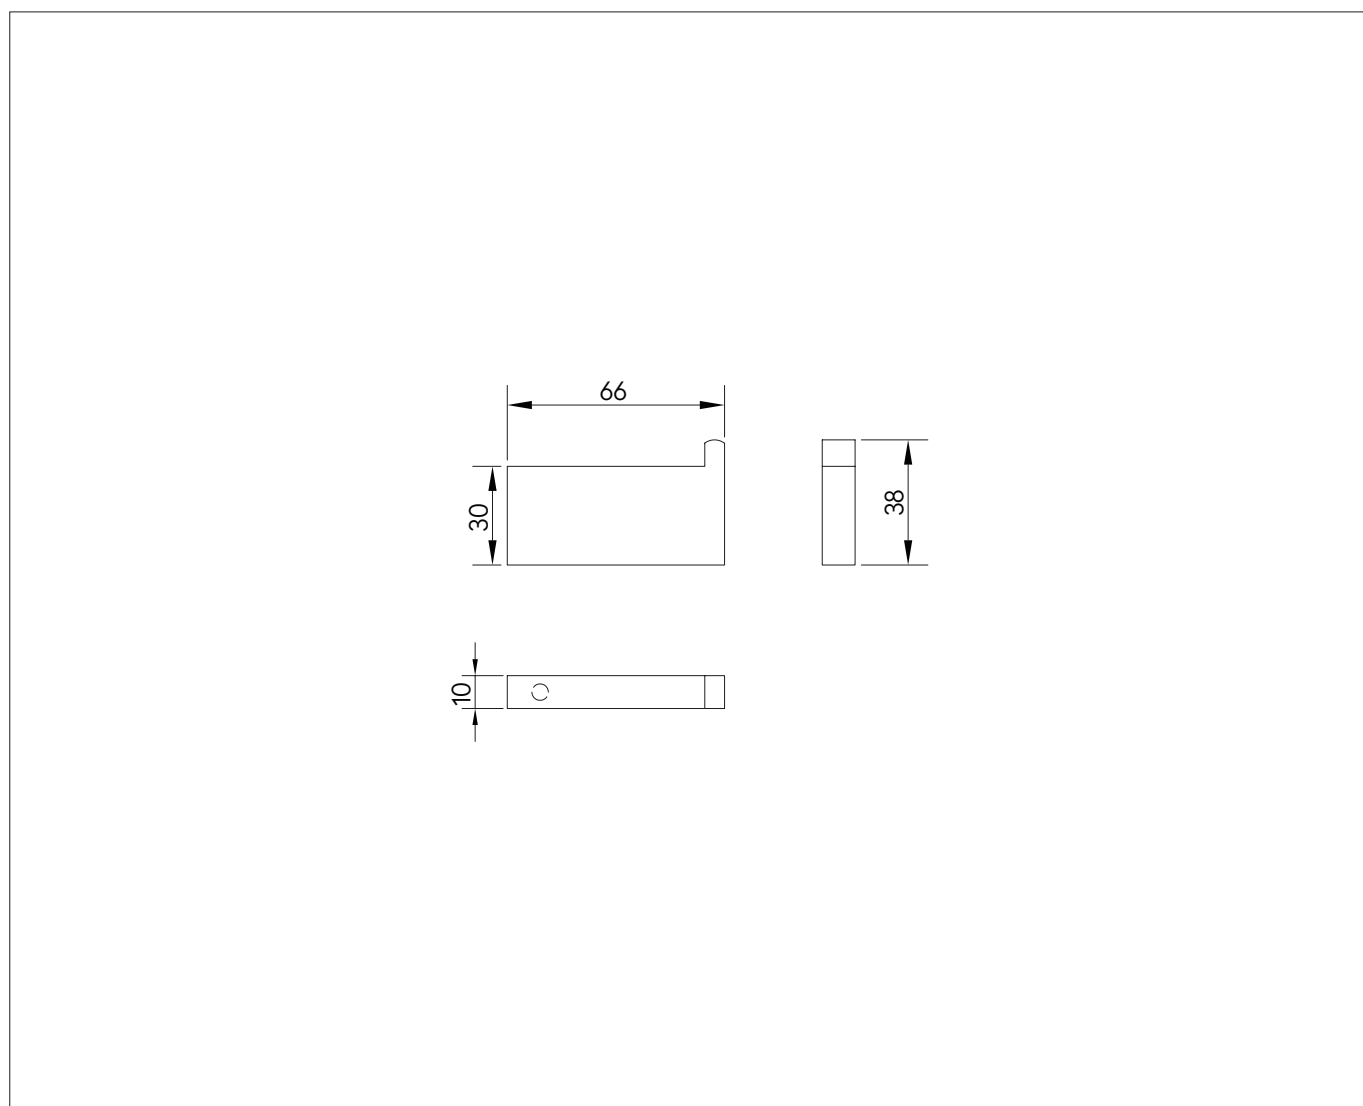

VALLONE

ADD/BLACK

AB 07

1800.70.07.MB

TECHNICAL FILE

WALL HOOK FOR TOWEL/BATHROBE – STAINLESS STEEL (MATT BLACK COATED)

TECHNICAL DRAWING (MEASUREMENTS IN MM)

TECHNICAL FILE