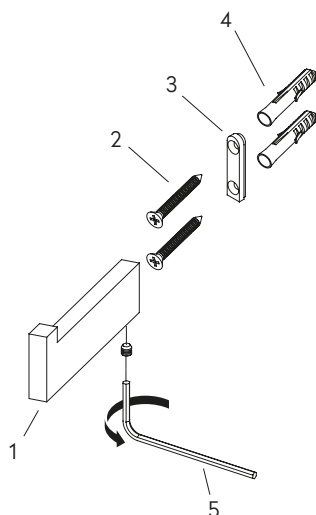

VALLONE

ADD/BLACK

AB 07

1800.70.07.MB

TECHNICAL FILE

WALL HOOK FOR TOWEL/BATHROBE – STAINLESS STEEL (MATT BLACK COATED)

TECHNICAL DRAWING (MEASUREMENTS IN MM)

TECHNICAL FILE

INSTALLATION INTRODUCTIONS

FOR INSTALLATION FOLLOW
THE INDICATIONS OF THE DRAWING

TECHNICAL DATA

N°	DESCRIPTION
01	HOOK
02	SCREW
03	FIXATION BUSH
04	PLUG
05	ALLEN KEY

INSTALLATION RECOMMENDATIONS

The accessories should be applied after the end of the work, namely after paintings and treatment/varnishing of the wood. The use of acidic or containing solvents substances for cleaning floors or other parts of the building should not be made after the application of the accessories, because the vaporization of these products can cause damage. Check that there are no buried pipes or cables before drilling holes.