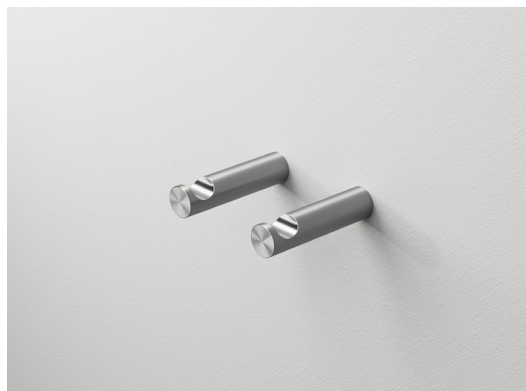

add/steel 04

PRODUKTINFORMATIONEN PRODUCT INFORMATION

BESCHREIBUNG DISCRIPTION

HANDTUCHHAKEN AUS EDELSTAHL, Ø 14 MM
TOWEL HOOK MADE OF STAINLESS STEEL,
Ø 14 MM

ARTIKELNUMMER ITEM NUMBER

BRUSHED MATT	2300-70-104-M
BRUSHED GOLD	500-70-04-BG
GUN METAL BLACK	500-70-04-GMB
SMOOTH BRONZE	500-70-04-SB