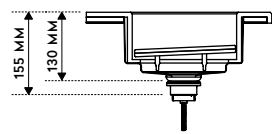

LITHO

SMALL

395 mm x 195 mm

STANDARD

585 mm x 305 mm

LARGE

1000 mm x 305 mm

LITHO BOARD