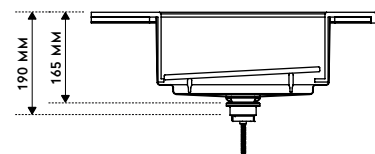

LITHO

SMALL

395 mm x 195 mm

STANDARD

585 mm x 305 mm

LARGE

1000 mm x 305 mm

LITHO BOARD