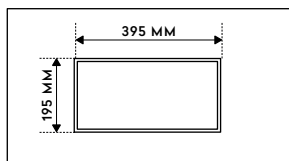

LITHO

SMALL

395 mm x 195 mm

STANDARD

585 mm x 305 mm

LARGE

1000 mm x 305 mm

LITHO BOARD