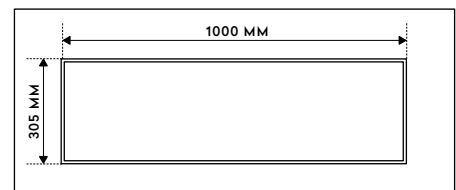

LITHO

SMALL

395 mm x 195 mm

STANDARD

585 mm x 305 mm

LARGE

1000 mm x 305 mm

LITHO BOARD