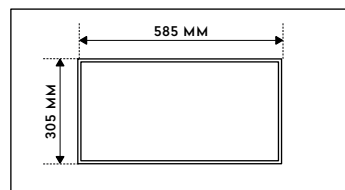

LITHO

SMALL

395 mm x 195 mm

STANDARD

585 mm x 305 mm

LARGE

1000 mm x 305 mm

LITHO BOARD