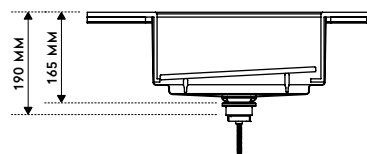

LITHO

SMALL

395 mm x 195 mm

STANDARD

585 mm x 305 mm

LARGE

1000 mm x 305 mm

LITHO BOARD