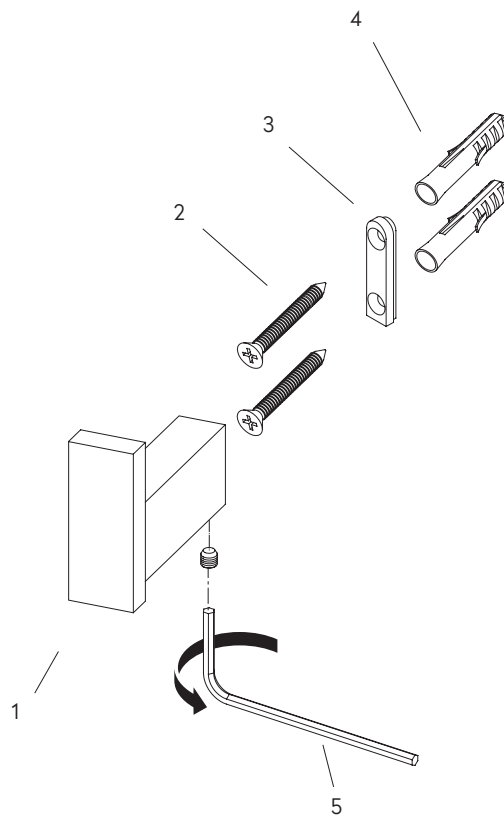

add 08

MONTAGE INSTALLATION

- 1 WANDHAKEN
  WALL HOOK
- 2 SCHRAUBEN
  SCREWS
- 3 HALTEBLECH
  RETAINING PLATE
- 4 DÜBEL
  DOWELS
- 5 INNENSECHSKANTSCHLÜSSEL
  ALLEN KEY