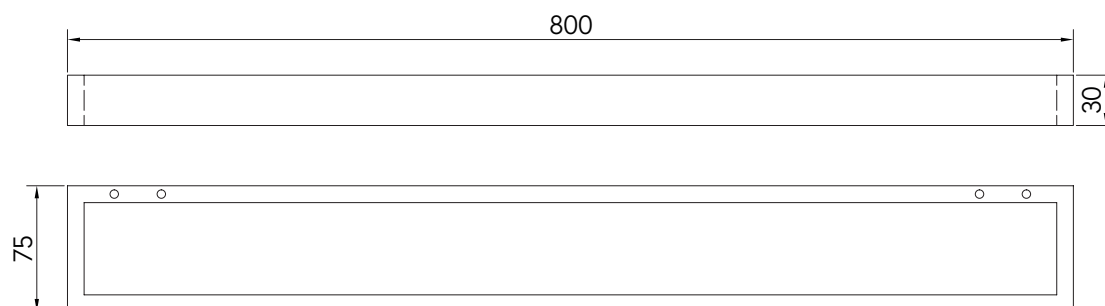

MASSE

DIMENSIONS

Alle Maße in Millimetern. Produktionstoleranzen vorbehalten.
All dimensions in millimeters. Production tolerances reserved.